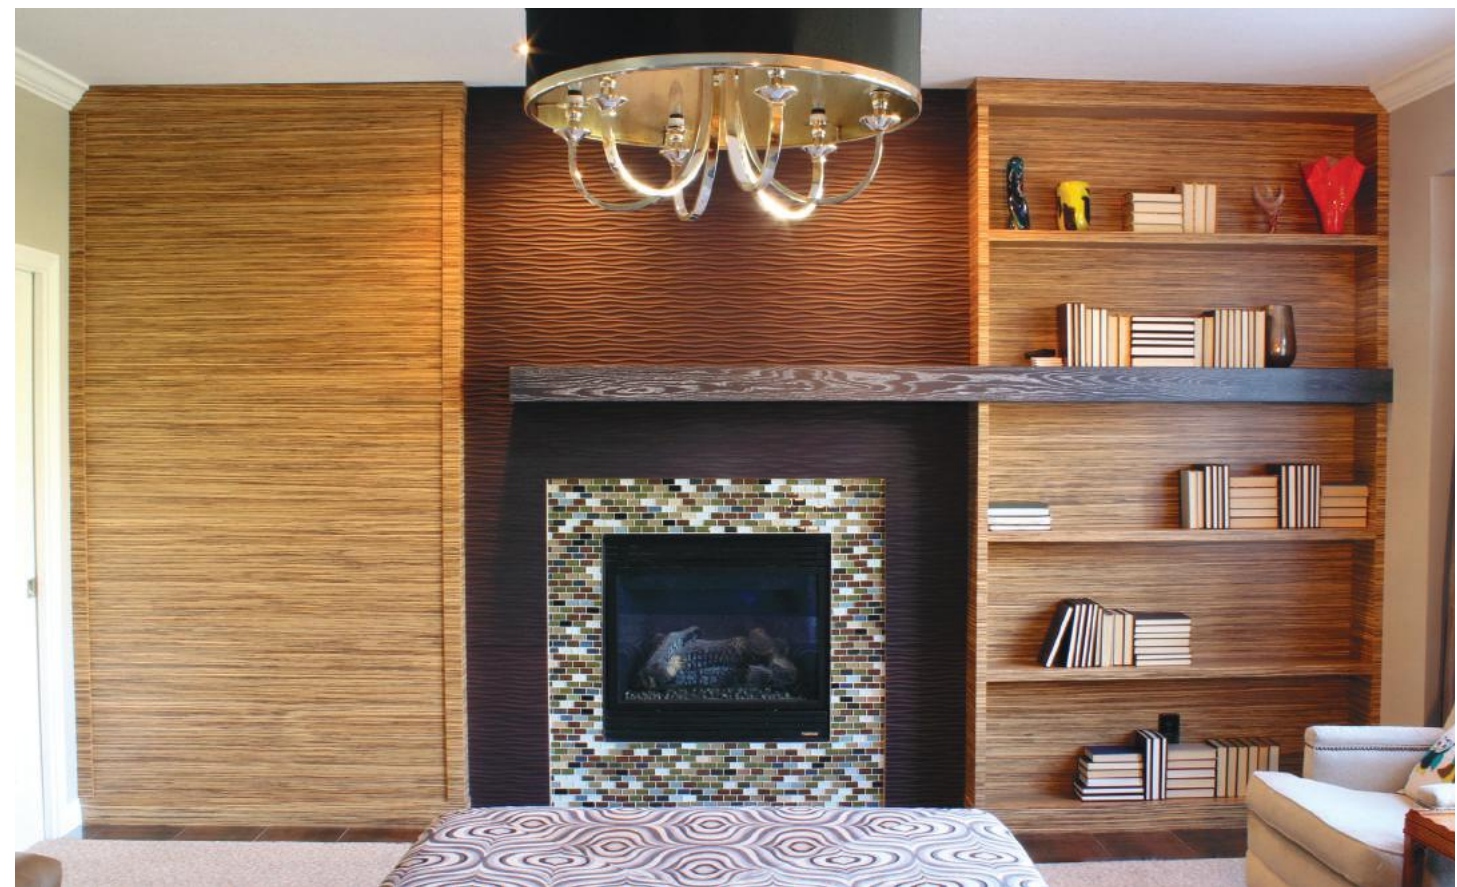

Cameron door, A-edge shape, Slab drawer, Cherry, Espresso

Reconstituted Zebra wood, Natural (Frameless)

Seabrook door, Prairie profile, S-edge shape, Manor Flat drawer, Cherry, Clove (Full Overlay)

Seabrook door, Prairie profile, S-edge shape, Manor Flat drawer, Cherry, Clove